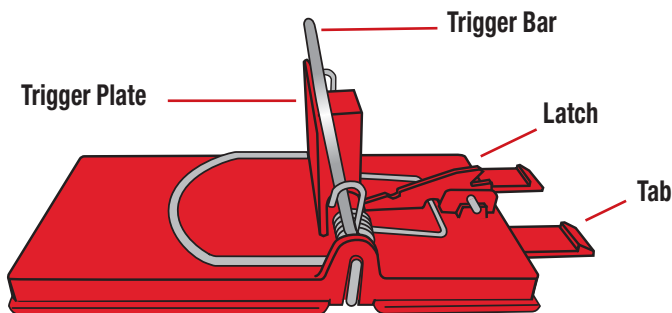

MULTI-MAX[®]

MOUSE & RAT TRAPS

Patented 90° Vertical Trigger strikes faster than traditional traps.

Unique design draws rodents deep into Kill Zone.

Setting:

Push **Trigger Plate** backward to fully release **Latch**. Pull **Trigger Bar** back, engaging with **Latch**. Carefully slide the activated trap back into Housing until **Tabs** are engaged.

Placement:

Place trap along walls, known pathways or den entrance. Use peanut butter, small nuts or other bait on **Trigger Plate**.

Note: For trap-shy rodents, bait the traps initially without setting. Once there is observed activity, re-bait and set the trap.