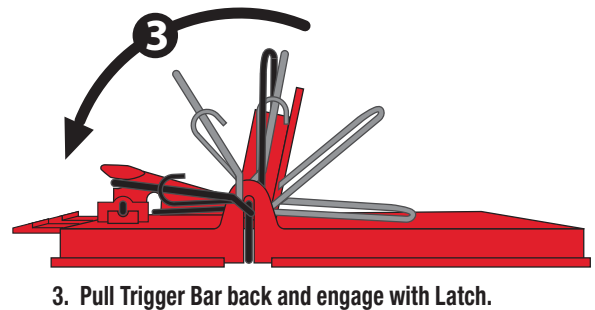

MULTI-MAX[®]

MOUSE & RAT TRAPS

Patented 90° Vertical Trigger strikes faster than traditional traps.

Unique design draws rodents deep into Kill Zone.

Setting:

Push **Trigger Plate** backward to fully release **Latch**. Pull **Trigger Bar** back, engaging with **Latch**. Carefully slide the activated trap back into Housing until **Tabs** are engaged.

Placement:

Place trap along walls, known pathways or den entrance. Use peanut butter, small nuts or other bait on **Trigger Plate**.

Note: For trap-shy rodents, bait the traps initially without setting. Once there is observed activity, re-bait and set the trap.