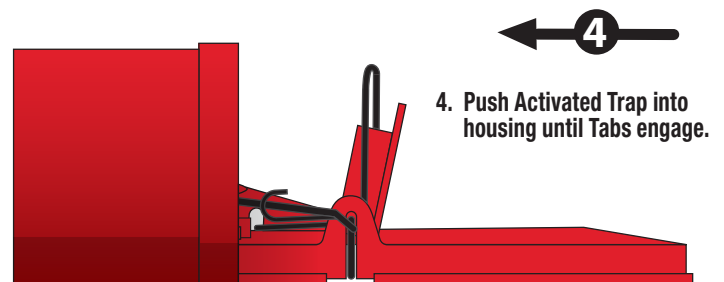

MULTI-MAX[®]

MOUSE & RAT TRAPS

Patented 90° Vertical Trigger strikes faster than traditional traps.

Unique design draws rodents deep into Kill Zone.

Setting:

Push **Trigger Plate** backward to fully release **Latch**. Pull **Trigger Bar** back, engaging with **Latch**. Carefully slide the activated trap back into Housing until **Tabs** are engaged.

Placement:

Place trap along walls, known pathways or den entrance. Use peanut butter, small nuts or other bait on **Trigger Plate**.

Note: For trap-shy rodents, bait the traps initially without setting. Once there is observed activity, re-bait and set the trap.