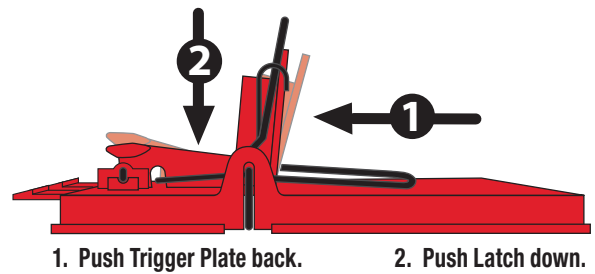

MULTI-MAX[®]

MOUSE & RAT TRAPS

Patented 90° Vertical Trigger strikes faster than traditional traps.

Unique design draws rodents deep into Kill Zone.

Setting:

Push **Trigger Plate** backward to fully release **Latch**. Pull **Trigger Bar** back, engaging with **Latch**. Carefully slide the activated trap back into Housing until **Tabs** are engaged.

Placement:

Place trap along walls, known pathways or den entrance. Use peanut butter, small nuts or other bait on **Trigger Plate**.

Note: For trap-shy rodents, bait the traps initially without setting. Once there is observed activity, re-bait and set the trap.